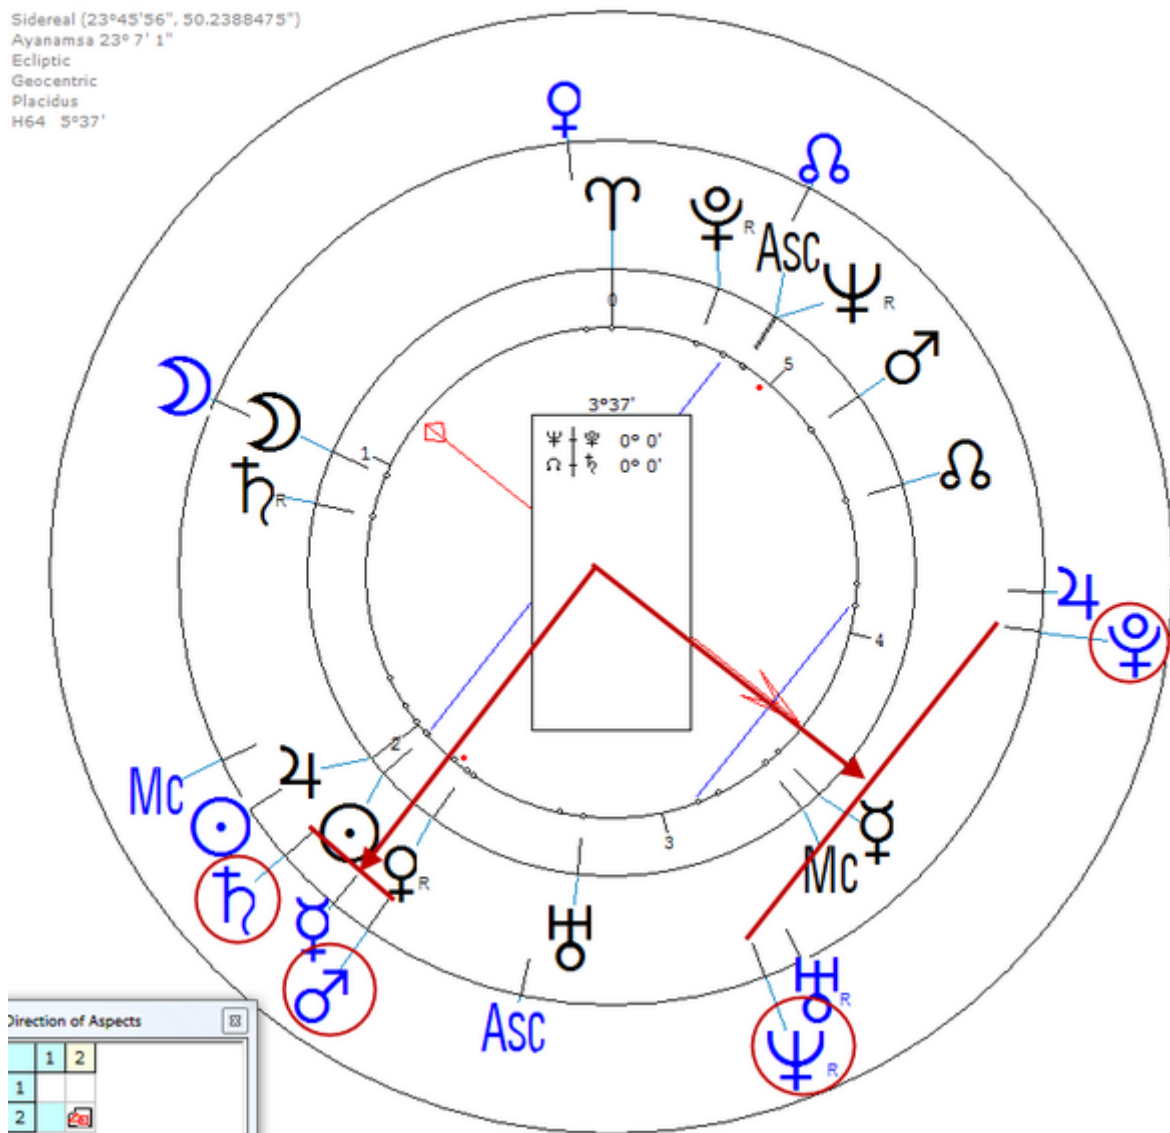

Paddock, Stephen

9 April 1953 at 11:05 (= 11:05 AM)Clinton, Iowa, 41n51, 90w11

American gunman and to be accused a mass murderer who committed the 2017 Las Vegas Strip shooting.

<https://www.astro.com/astro-databank/Paddock,_Stephen>

Death by (it was claimed) Suicide 1 October 2017 at 11:15 PM in Las Vegas (Gunshot, age 64)

Lunar Return (Harmonic 64)

Lunar $\Psi/\text{♀}$ = Lunar $\text{♂}/\text{♁}$ (he is killed, it was not suicide)

He has not ♃ , ♀ and ♁ connections in the natal (in Harmonic 1,4,16 and 64) neither with each nor with $\text{♂}/\text{♁}$ also because of that suicide excluded.

Paddock, Stephen
9 April 1953 Thu 11:05 (GMT-6) 41°50'40"N 90°11'19"W
Clinton, Iowa, USA

Sidereal (23°45'56", 50.2388475")
Ayanamsa 23° 7' 1"
Ecliptic
Geocentric
Placidus
H64 5°37'